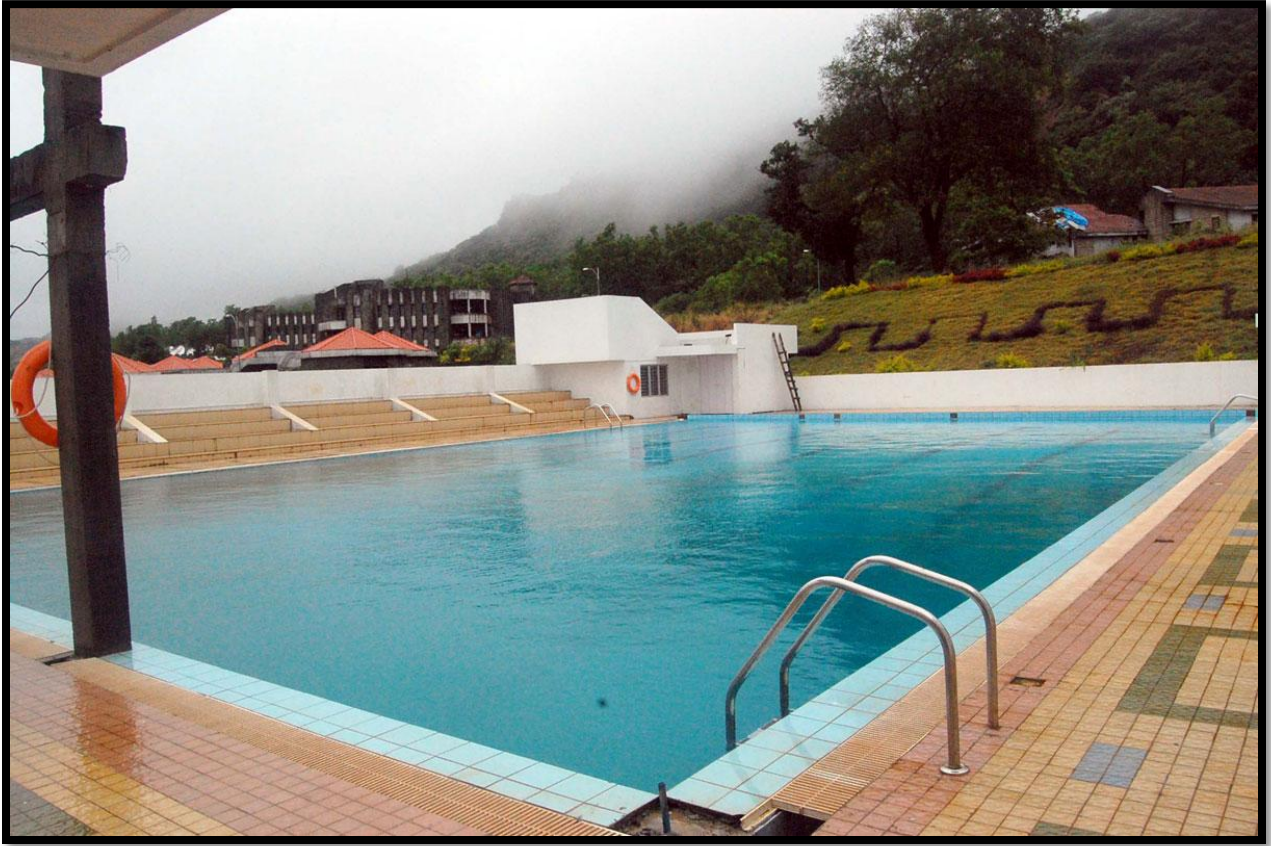

SWIMMING POOL