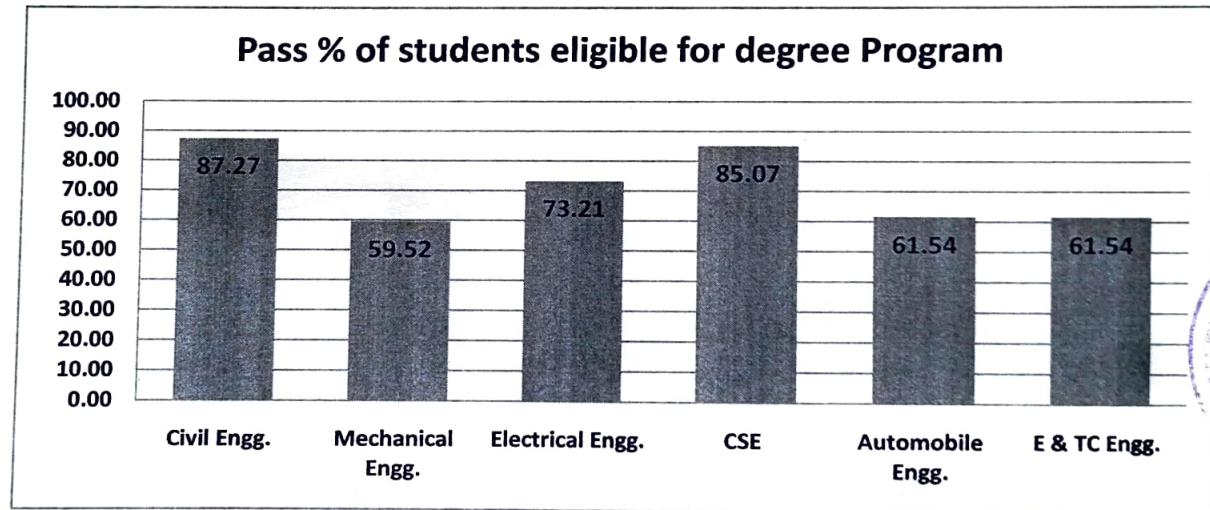

SANJEEVAN

HOLY WOOD ACADEMY'S

ENGINEERING & TECHNOLOGY INSTITUTE, PANHALA

Sanjeevan Knowledge City, Somwar Peth - Injole, Panhala, Tal. Panhala, Dist. Kolhapur.
Pin- 416 201 (Maharashtra) Phone : 914699500

NAAC Accredited

AICTE ID : 1-9016451
AISSE Code : C-11165

Approved By AICTE, New Delhi Recognized by Govt. of Maharashtra & DTE
Permanent Affiliation by Dr. Babasaheb Ambedkar Technological University, Raigad

DTE Code : **ENG315**

Pass percentage of Final year Students Eligible for Degree Program May 2023

Sr. No	Branch	FE		Pass % of	SE		Pass % of	TE		Pass % of	BE		Pass % of
		Appered	Pass		Appered	Pass		Appered	Pass		Appered	Pass	
1	Civil	8	8	100.00	44	38	86.36	65	57	87.69	55	48	87.27
2	Mechanical	10	10	100.00	61	55	90.16	63	63	100.00	42	25	59.52
3	Electrical	33	32	96.97	67	64	95.52	64	59	92.19	56	41	73.21
4	CSE	122	120	98.36	74	73	98.65	74	74	100.00	67	57	85.07
5	Automobile	...	...		...	...	...	...	...	...	13	8	61.54
6	E & TC	...	...		...	...	...	...	...	...	13	8	61.54

% of students eligible for passing degree Program	
Branch	Pass % of students
Civil Engg.	87.27
Mechanical Engg.	59.52
Electrical Engg.	73.21
CSE	85.07
Automobile Engg.	61.54
E & TC Engg.	61.54

EXAMINATION CO-ORDINATOR
Sanjeevan Engineering and Technology
Institute, Somwar Peth, Panhala-416201.

PRINCIPAL
Sanjeevan Engg. & Tech. Institute
Somwar Peth, Panhala, Dist. Kolhapur. (MS)