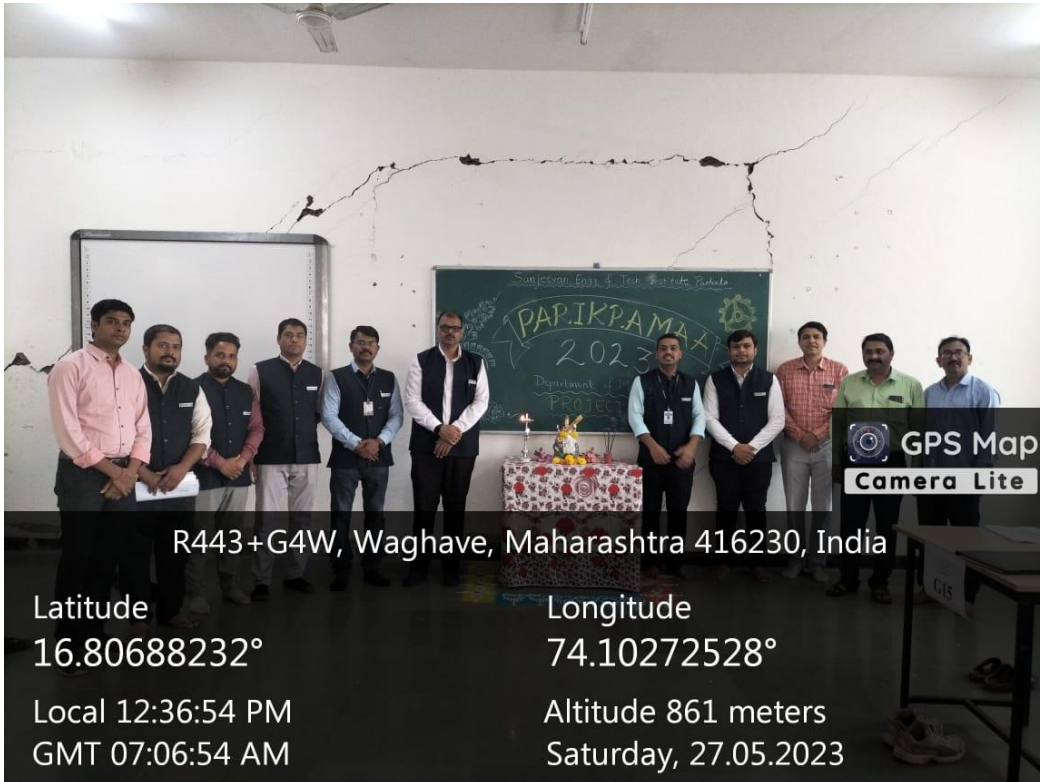

DTE Code : **EN6315**

॥ विद्यानं विद्या संजीवनी ॥

NAAC Accredited

AICTE ID : 1-8019451
AISHE Code : C-11165

SANJEEVAN

ENGINEERING & TECHNOLOGY INSTITUTE, PANHALA

Sanjeevan Knowledge City, Somwar Peth-Injole, Panhala, Tal. Panhala, Dist. Kolhapur.
Pin- 416 201 (Maharashtra) Phone : 9146999500

○ Approved By AICTE, New Delhi ○ Recognized by Govt. of Maharashtra & DTE
○ Permanent Affiliation by Dr. Babasaheb Ambedkar Technological University, Raigad